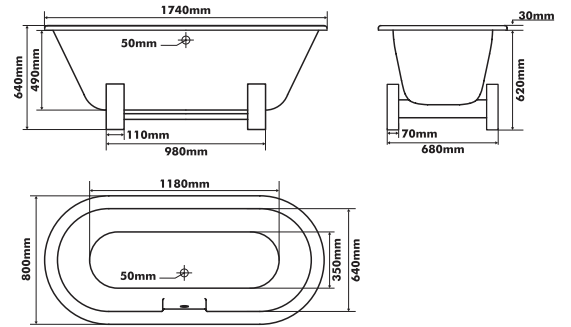

***Oasis freestanding bath**

White acrylic (Mahogany base)

Size: 1740 x 800 x 640mm

201129

White acrylic (Beech base)

201130

***Lagoon freestanding bath**

White acrylic (Mahogany base)

Size: 1795 x 830 x 640mm

201131

White acrylic (Beech base)

201132

***Nile freestanding bath**

White acrylic (Mahogany base)

Size: 1680 x 740 x 605mm

201133