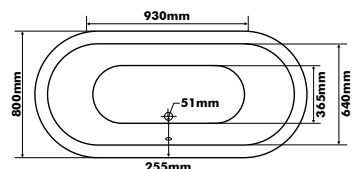

White acrylic (Black feet)

205408

Clifton slipper freestanding bath

White acrylic (White feet)

Size: 1700 x 540 x 780mm

205428

White acrylic (Black feet)

205339