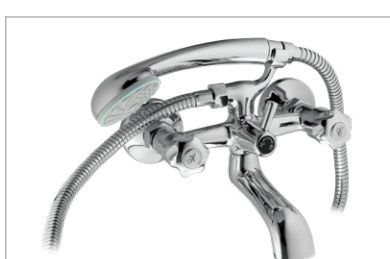

Coral bath mixer
with Hand Shower
and 1.2m hose

203129