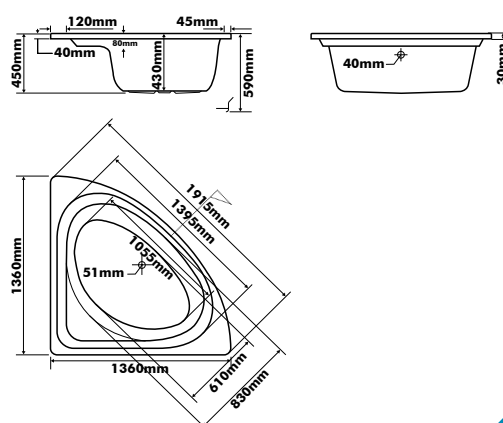

- Adjustable arm stainless steel 700 - 1200mm
- Adjustable arm sold separately

Size: 700 x 1700mm

211108

Shower screen aluminum profile (For Andes Shower screen)

- For wall installations
- Profile sold separately

Size: 30 x 15 x 2000mm

211109

ITEMS MARKED WITH “ * ” ARE ONLY SOLD IN SPECIFIC BRANCHES

comoTM

BATHS

Relax in opulent baths..

your tranquillity

Tamarin bath
White acrylic,
No handles

Size: 1700 x 700mm

205330A

***Newport bath**
White acrylic

Size: 1800 x 700mm

205332

Llandudno bath
Half round corner, white acrylic

Size: 1350 x 1350mm

205335