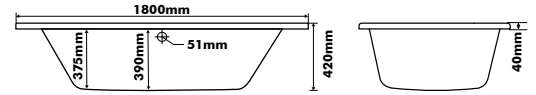

Bakoven oval bath

White acrylic

Size: 1800 x 960mm

205338