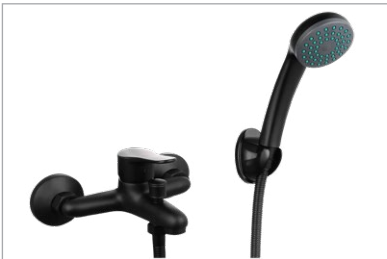

Quartz Black bath mixer
With Hand shower and 1.2m hose

215243

ITEMS MARKED WITH "*" ARE ONLY SOLD IN SPECIFIC BRANCHES