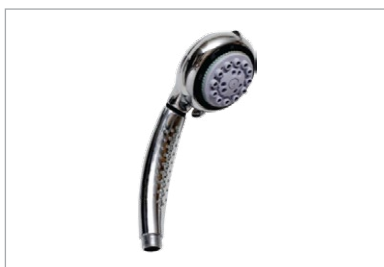

1 Function, chrome
plated

205473

Shower elbow

With flange, chrome
plated

203118

Hand shower

1 Function, victorian,
chrome plated

203101

* Hand shower
wall bracket

Adjustable, chrome
plated

203117

Hand shower

1 Function, cylinder,
chrome plated

203685

Hand shower

6 Function, chrome
plated

205476

Abyss Shower Rail Set
1 Function Hand Shower,
1.5m Shower Hose,
Transparent round soap
dish and auto-lock slider,
chrome plate

Size: 550mm (Length)

210402

Shower Rail Set
1 Function Hand Shower,
1.5m Shower Hose,
Transparent round soap
dish and auto-lock slider,
black