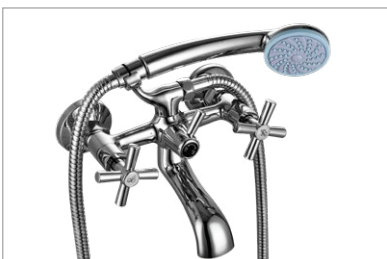

Polar bath mixer
with Hand Shower
and 1.2m hose

210638