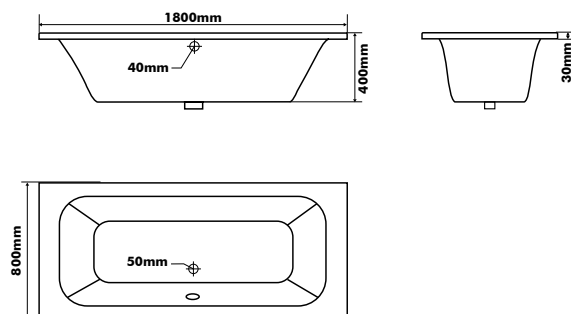

- Adjustable arm stainless steel 700 - 1200mm
- Adjustable arm sold separately

Size: 700 x 1700mm

211108

Shower screen aluminum profile (For Andes Shower screen)

- For wall installations
- Profile sold separately

Size: 1700 x 700mm

205330A

***Newport bath**
White acrylic

Size: 1800 x 700mm

205332

Llandudno bath
Half round corner, white acrylic

Size: 1350 x 1350mm

205335