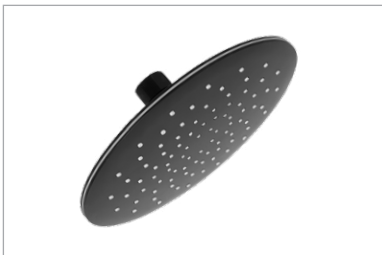

Shower rose
1 Function, rectangle,
matt black
Size: 190 x 260mm
211139

Shower Rose
ABS Round Black
Size: 200mm
215253