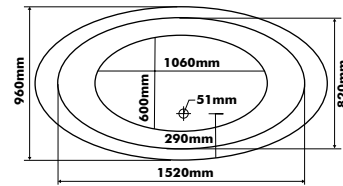

Bakoven oval bath

White acrylic

Size: 1800 x 960mm

205338