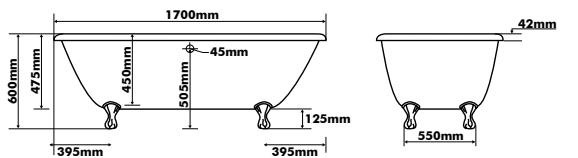

White acrylic (Black feet)

205408

Clifton slipper freestanding bath

White acrylic (White feet)

Size: 1700 x 540 x 780mm

205428

White acrylic (Black feet)

205339