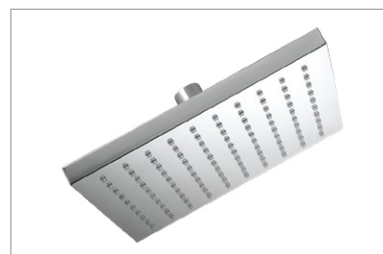

Shower rose victorian
1 Function, round, 160mm
203105
Shower rose victorian
1 Function, round, 210mm
204867

Shower rose
1 Function, square,
chrome plated
Size: 210mm
40034