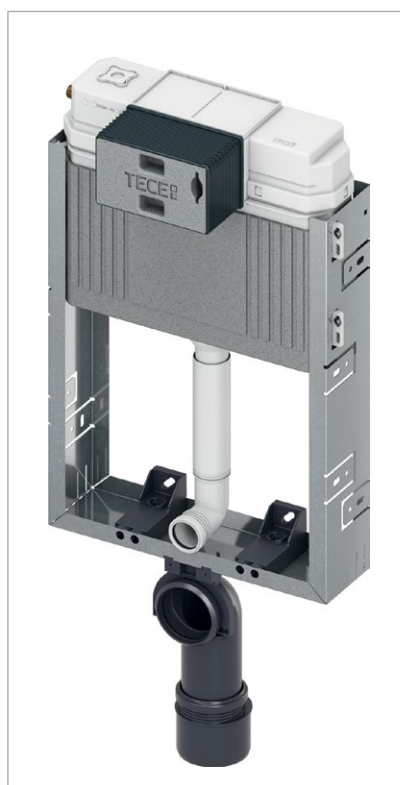

Size: 1060 x 475 x 130 mm

9470401

***Tece Box Water Tank Brick 8cm**

For wall-hung toilet, installation height 1075 mm. Octa II cistern including "easy fit" flush plate installation for floor-standing toilet, depth 8 cm; for installation in or in front of a solid wall.

Size: 1077 x 450 x 80 mm

9370501

***Tece Box Toilet Module With Uni Cistern**

Installation Height 1060mm. Toilet module including "easy fit" flush plate installation. For bricked-in pre-wall installation in front of a solid wall.

Size: 1060 x 475 x 130 mm

9370300

***TECEbox toilet module with Uni cistern and tile base front**

Installation height 820 mm Toilet module including "easy fit" flush plate installation. For installation in a bricked-in pre-wall in front of a solid wall, depth-adjustable.