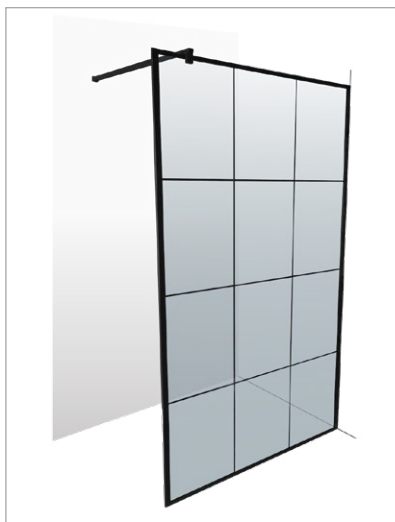

- Polished glass edge
- 1 x Adjustable arm included with wall channel
- Left or right wall installations only
- 8mm tempered glass

Size: 1200 x 2000mm

215233

Wall mounted shower screen, Andes
Semi-framed shower screen

- Polished glass edge
- 1 x Adjustable arm included with wall channel
- Left or right wall installations only
- 8mm tempered glass
- 5mm Aluminium floor strip included

Size: 1200 x 2000mm

211242

Wall mounted shower screen, Alaska
Semi-framed shower screen

- Polished glass edge
- 1 x Adjustable arm included with wall channel
- Left or right wall installations only
- 8mm tempered glass
- 5mm Aluminium

Size: 900 x 2000mm

211112

Wall mounted shower screen, Mont Blanc
Framed 12 panel, matt black