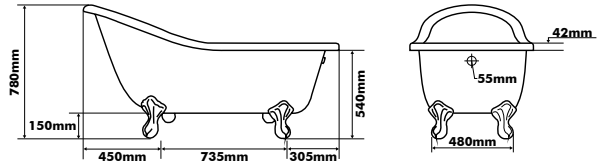

Devon slipper freestanding bath

White acrylic (White feet)

Size: 1700 x 540 x 780mm

205408

White acrylic (Black feet)

205408