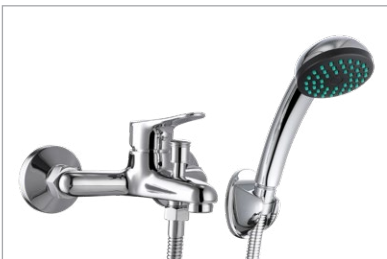

211244

Quartz sink mixer
Deck type, swivel spout

211246

Quartz bath or shower
undertile mixer

211247

Quartz sink mixer
Wall type, swivel spout

215278

Quartz bath mixer
With Hand shower
and 1.2m hose