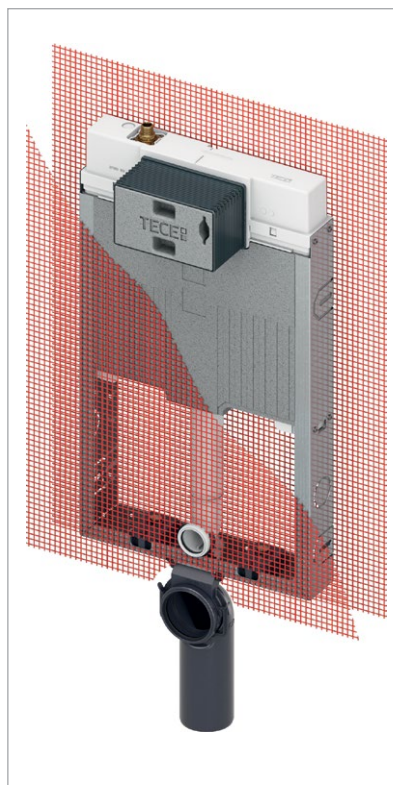

9242430

Tecenow Urinal Flush Plate Solid
Matt White, including cartridge

Size: 104 x 124 x 5 mm

9240433

***Tece Box Toilet Module With Uni Cistern**

Installation Height 1060mm. Toilet module including "easy fit" flush plate installation. For bricked-in pre-wall installation in front of a solid wall.

Size: 1060 x 475 x 130 mm

9470401

***Tece Box Water Tank Brick 8cm**

For wall-hung toilet, installation height 1075 mm. Octa II cistern including "easy fit" flush plate installation for floor-standing toilet, depth 8 cm; for installation in or in front of a solid wall.