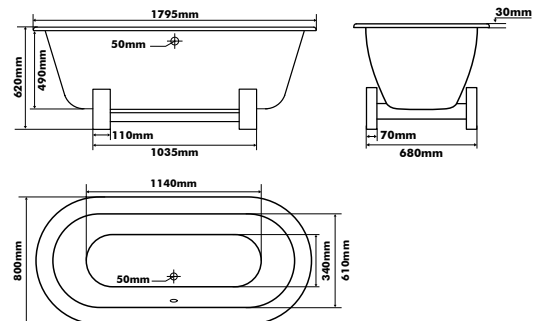

***Oasis freestanding bath**

White acrylic (Mahogany base)

Size: 1740 x 800 x 640mm

201129

White acrylic (Beech base)

201130

***Lagoon freestanding bath**

White acrylic (Mahogany base)

Size: 1795 x 830 x 640mm

201131

White acrylic (Beech base)

201132

***Nile freestanding bath**

White acrylic (Mahogany base)

Size: 1680 x 740 x 605mm

201133