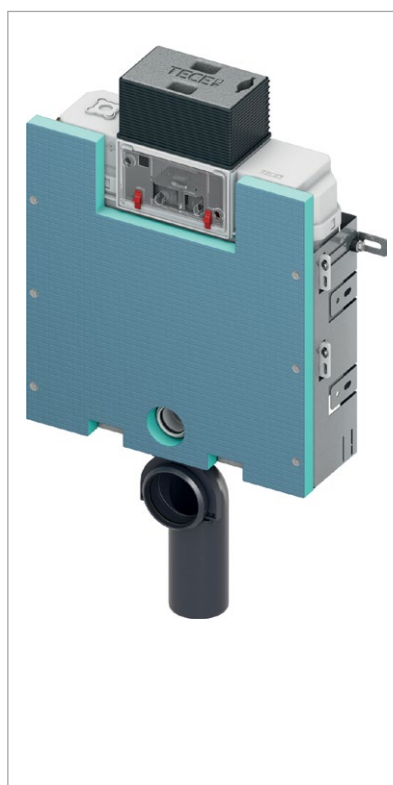

Size: 1077 x 450 x 80 mm

9370501

***Tece Box Toilet Module With Uni Cistern**

Installation Height 1060mm. Toilet module including "easy fit" flush plate installation. For bricked-in pre-wall installation in front of a solid wall.

Size: 1060 x 475 x 130 mm

9370300

***TECEbox toilet module with Uni cistern and tile base front**

Installation height 820 mm Toilet module including "easy fit" flush plate installation. For installation in a bricked-in pre-wall in front of a solid wall, depth-adjustable.