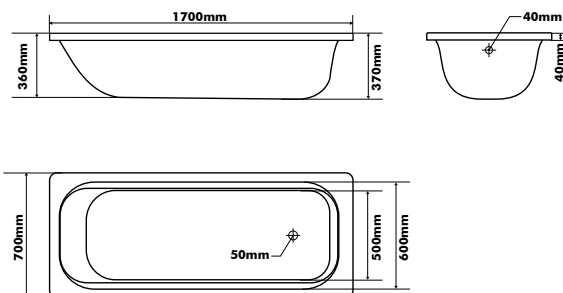

- Adjustable arm stainless steel 700 - 1200mm
- Adjustable arm sold separately

Size: 700 x 1700mm

211108

Shower screen aluminum profile (For Andes Shower screen)

- For wall installations
- Profile sold separately

Size: 30 x 15 x 2000mm

211109

ITEMS MARKED WITH “ * ” ARE ONLY SOLD IN SPECIFIC BRANCHES

comoTM

BATHS

Relax in opulent baths..

your tranquillity

Tamarin bath
White acrylic,
No handles

Size: 1700 x 700mm

205330A

***Newport bath**
White acrylic

Size: 1800 x 700mm

205332

Llandudno bath
Half round corner, white acrylic

Size: 1350 x 1350mm

205335