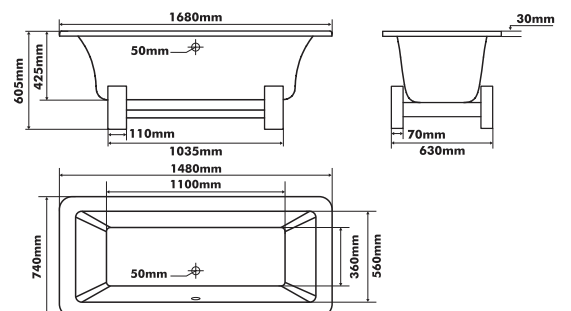

*Nile freestanding bath

White acrylic (Mahogany base)

Size: 1680 x 740 x 605mm

201133

White acrylic (Beech base)

201134