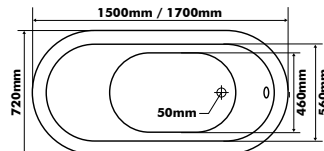

Devon slipper freestanding bath

White acrylic (White feet)

Size: 1700 x 540 x 780mm

205408

White acrylic (Black feet)

205408