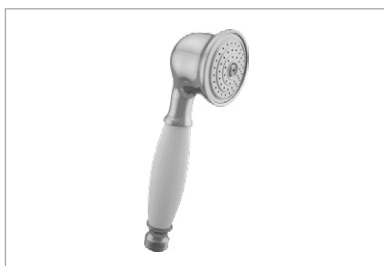

Shower rose 1.5m

202906

Shower rose 1.8m

203884

Hand shower
wall bracket

Suction sup, chrome
plated

210284

Hand shower

1 Function, chrome
plated

205473

Shower elbow

With flange, chrome
plated

203118

Hand shower

1 Function, victorian,
chrome plated

203101