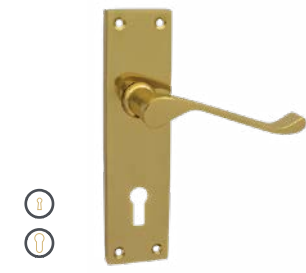

Door Handle	MV108IBL	Handle On Backplate KEY 6I BR Scroll Victorian Blister
Door Lockset	MV108I/2LSA	Lockset Mortice 2L 6I BR Scroll Victorian Blister SABS
Door Lockset	MV108I/3LSA	Lockset Mortice 3L 6I BR Scroll Victorian Blister SABS