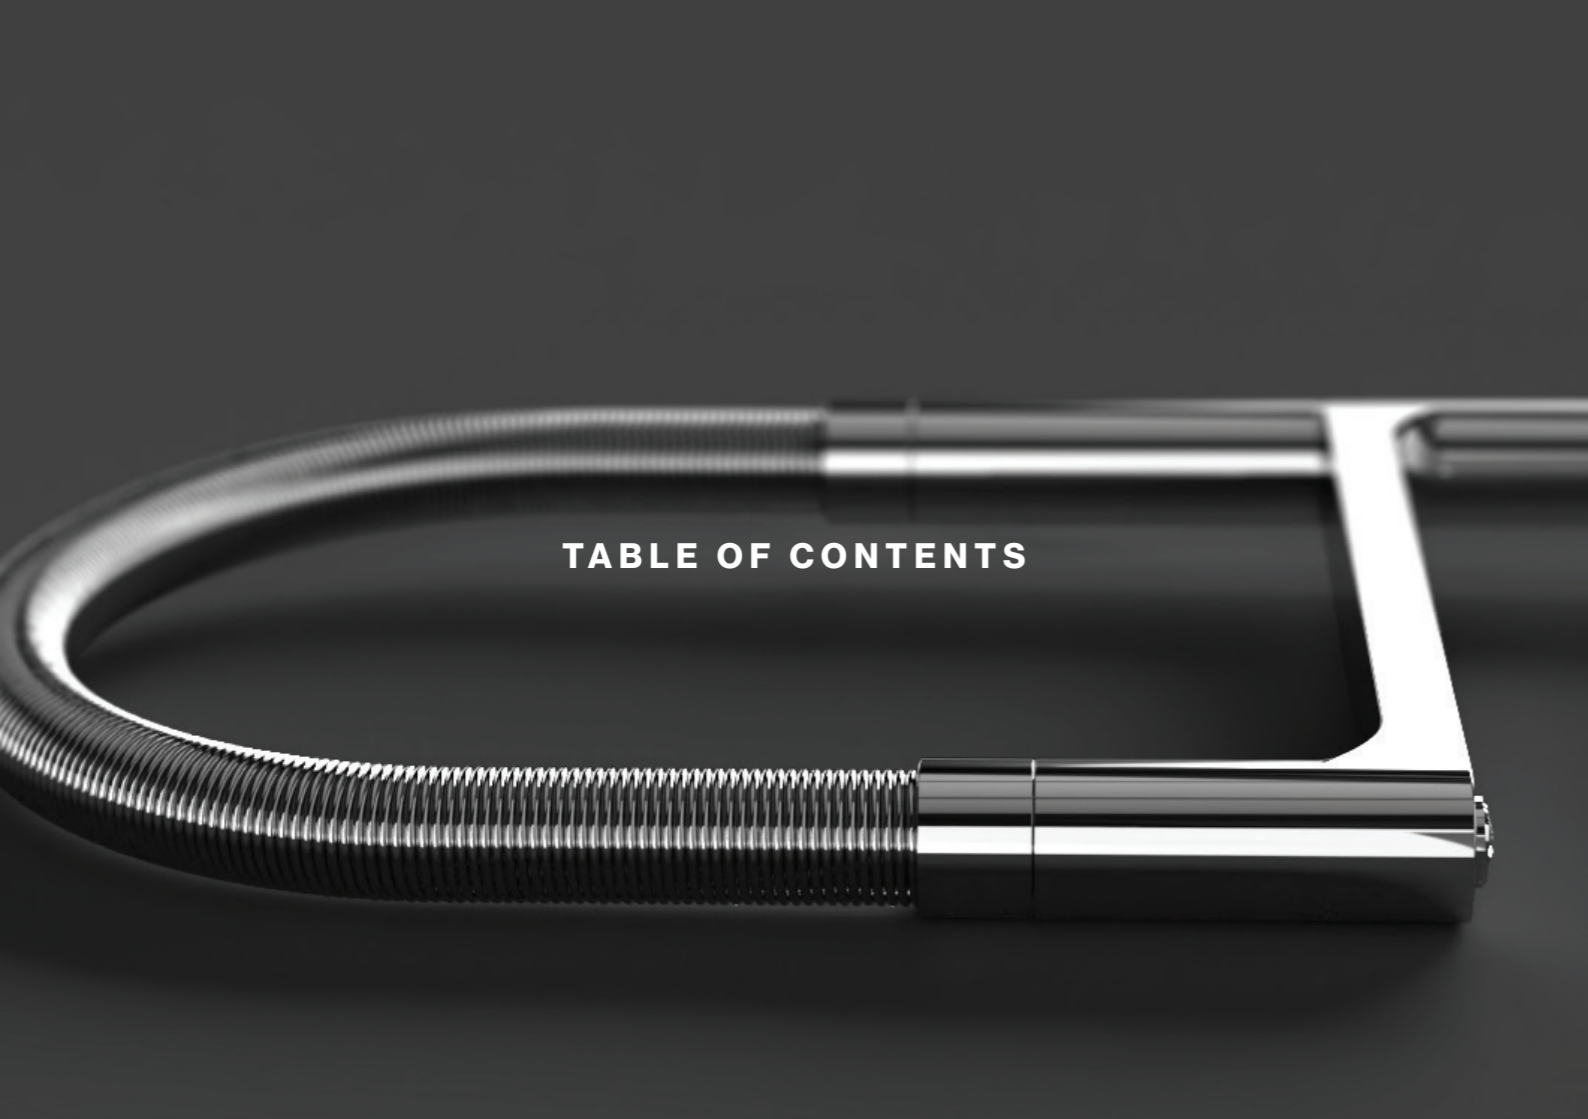

TABLE OF CONTENTS

SIGNATURE COLLECTION 6 - 45

08

Onex

12

Evony

16

Alvar

20

Sterlyn

24

Sterlyn
Double
Black

28

Vita

34

Vita
Double
Black

38

Vita
Satin
Brass

42

Vita
Graphite

MEDICAL COLLECTION 46 - 51

48

Onex Medical

DESIGNER KITCHEN COLLECTION 52 - 57

55

Lythe

55

Inox

55

Inox Plus

55

Diona

55

Volanta

55

Volanta
Bold

55

Volanta
Double
Black

SHOWER COLLECTION 58 - 77

60

Thermostatic
Mixer

62

Chrome

66

Double
Black

70

Satin Brass

74

Graphite

ACCESSORIES COLLECTION 78 - 83

80

Brass

82

Graphite

MUST KNOW GUIDE 86 - 88

87

Aerator, DZR Brass
Cartridge, Fixations

88

Hoses, Guarantee
Finishes, SABS